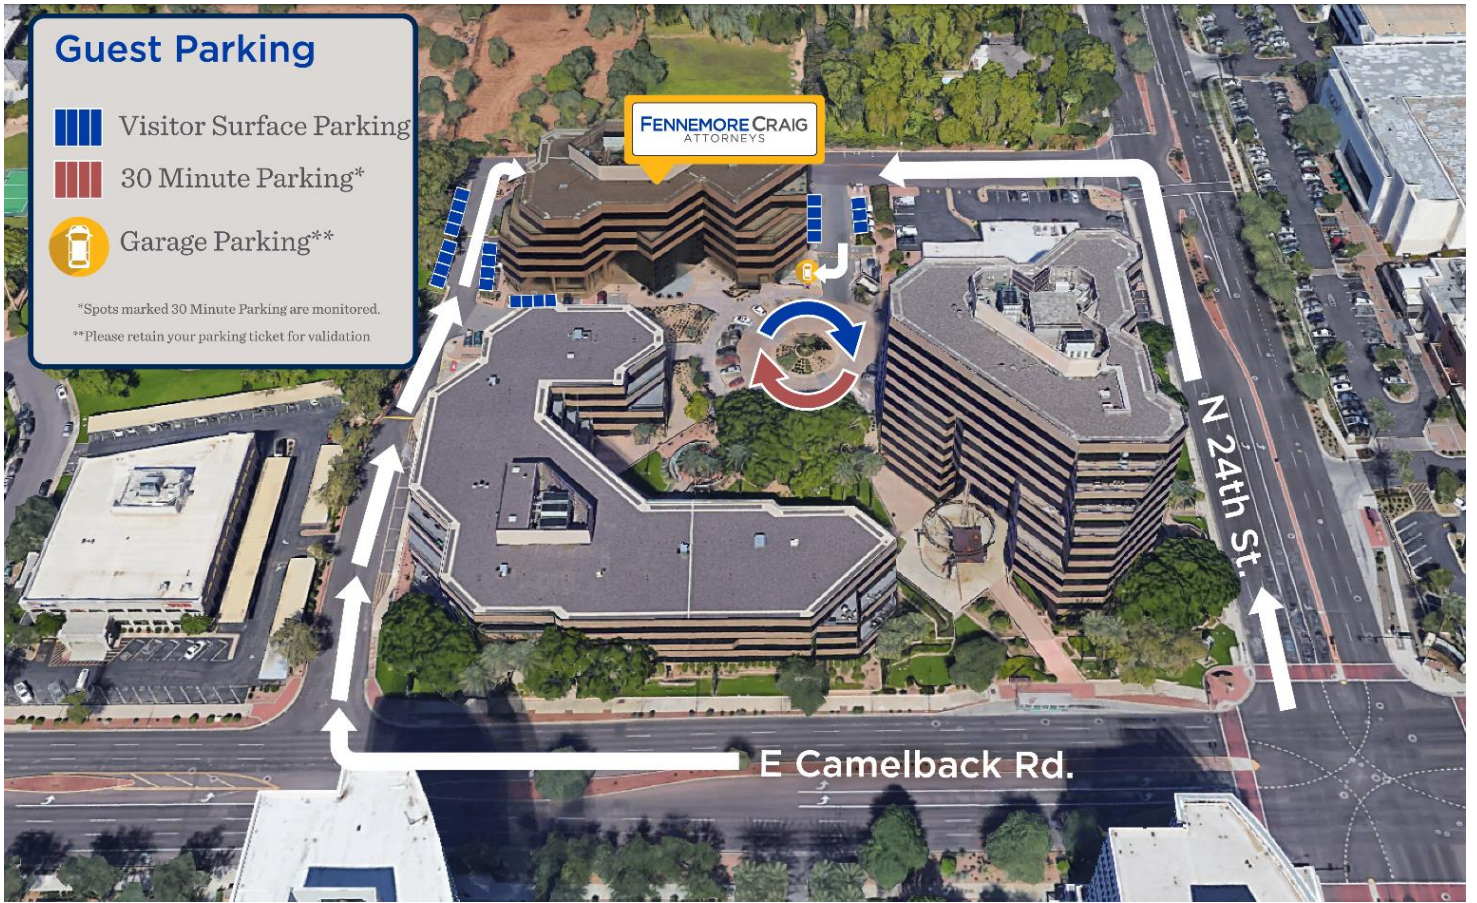

Guest Parking

 Visitor Surface Parking

 30 Minute Parking*

 Garage Parking**

*Spots marked 30 Minute Parking are monitored.

**Please retain your parking ticket for validation

FENNEMORE CRAIG
ATTORNEYS

E Camelback Rd.

N 24th St.